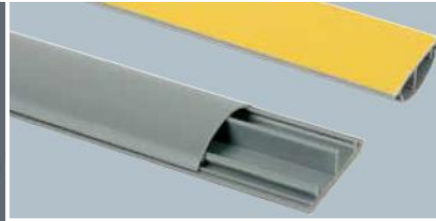

ELECTRICAL CABLE TRUNKINGS, ABS & STEEL PANEL BOARDS AND ACCESSORIES

CABLE TRUNKINGS, ABS & STEEL PANEL BOARD, ASPIRATORS, BOXES AND CABLE REEL, RUBBER SOCKETS, CONDUITS, CASING AND JUNCTION BOXES, CABLE CLAMP, CABLE TIES AND STRAPS, ARMATURE SERIES.....

	KAFESLİ ARMATÜR - CAGED LIGHTING Ürün Kodu - Product Code IP 40 AK-108-111 Güç - Power 1 X E27 MAX. 26W Kute - Box 48
	SENSÖRLÜ ARMATÜR SENSED ARMATURE Ürün Kodu - Product Code AK-02 Güç - Power 2 X 25 W Kute - Box 10
	PİLLİ SENSÖRLÜ ARMATÜR BATTERY SENSORED ARMATURE Ürün Kodu - Product Code AK-03 Güç - Power 2 X 25 W Kute - Box 10
	LEDLİ SENSÖRLÜ ARMATÜR LED SENSORED ARMATURE Ürün Kodu - Product Code AK-04 Güç - Power 2 X 25 W Kute - Box 10
	LEDLİ PİLLİ SENSÖRLÜ ARMATÜR LED BATTERY SENSORED ARMATURE Ürün Kodu - Product Code AK-05 Güç - Power 2 X 25 W Kute - Box 10