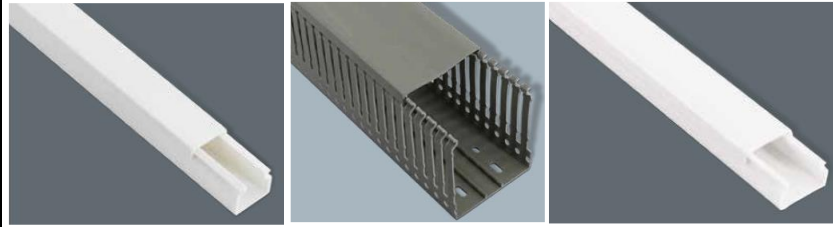

ELECTRICAL CABLE TRUNKINGS, ABS & STEEL PANEL BOARDS AND ACCESSORIES

CABLE TRUNKINGS, ABS & STEEL PANEL BOARD, ASPIRATORS, BOXES AND CABLE REEL, RUBBER SOCKETS, CONDUITS, CASING AND JUNCTION BOXES, CABLE CLAMP, CABLE TIES AND STRAPS, ARMATURE SERIES.....

	KAFESLİ ARMATÜR - CAGED LIGHTING Ürün Kodu - Product Code IP 40 AK-108-111 Güç - Power 1 X E27 MAX. 26W Kute - Box 48
	SENSÖRLÜ ARMATÜR SENSED ARMATURE Ürün Kodu - Product Code AK-02 Güç - Power 2 X 25 W Kute - Box 10
	PİLLİ SENSÖRLÜ ARMATÜR BATTERY SENSORED ARMATURE Ürün Kodu - Product Code AK-03 Güç - Power 2 X 25 W Kute - Box 10
	LEDLİ SENSÖRLÜ ARMATÜR LED SENSORED ARMATURE Ürün Kodu - Product Code AK-04 Güç - Power 2 X 25 W Kute - Box 10
	LEDLİ PİLLİ SENSÖRLÜ ARMATÜR LED BATTERY SENSORED ARMATURE Ürün Kodu - Product Code AK-05 Güç - Power 2 X 25 W Kute - Box 10