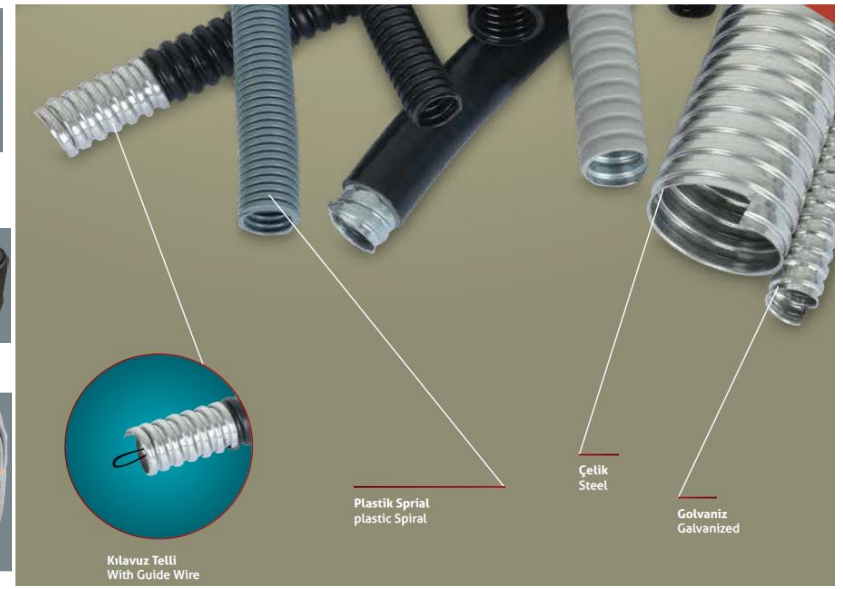

ELECTRICAL CABLE TRUNKINGS, ABS & STEEL PANEL BOARDS AND ACCESSORIES

CABLE TRUNKINGS, ABS & STEEL PANEL BOARD, ASPIRATORS, BOXES AND CABLE REEL, RUBBER SOCKETS, CONDUITS, CASING AND JUNCTION BOXES, CABLE CLAMP, CABLE TIES AND STRAPS, ARMATURE SERIES.....

	KAFESLİ ARMATÜR - CAGED LIGHTING Ürün Kodu - Product Code IP 40 AK-108-111 Güç - Power 1 X E27 MAX. 26W Kute - Box 48
	SENSÖRLÜ ARMATÜR SENSED ARMATURE Ürün Kodu - Product Code AK-02 Güç - Power 2 X 25 W Kute - Box 10
	PİLLİ SENSÖRLÜ ARMATÜR BATTERY SENSORED ARMATURE Ürün Kodu - Product Code AK-03 Güç - Power 2 X 25 W Kute - Box 10
	LEDLİ SENSÖRLÜ ARMATÜR LED SENSORED ARMATURE Ürün Kodu - Product Code AK-04 Güç - Power 2 X 25 W Kute - Box 10
	LEDLİ PİLLİ SENSÖRLÜ ARMATÜR LED BATTERY SENSORED ARMATURE Ürün Kodu - Product Code AK-05 Güç - Power 2 X 25 W Kute - Box 10