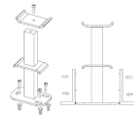

**Pack of FLAT
(usefull for internet sales)